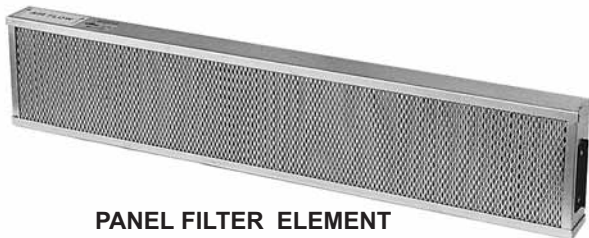

ROOFTOP FRESH AIR FILTERS

FI-70500

RED DOT R9727

COMPLETE WITH ALL FITTINGS TO MOUNT DIRECTLY TO REAR OF UNIT.

FI-70537

RED DOT R9737

COMPLETE WITH ALL FITTINGS TO MOUNT DIRECTLY TO UNIT.

FILTERS

PANEL FILTER ELEMENT
AMC PRESSURIZER - **FI-63500**

PANEL FILTER ELEMENT
RED DOT R8545 - **FI-69545**

Replacement Filter Elements and Spare Parts

FI-69727
FILTER ELEMENT FOR OPTIONAL FRESH AIR FILTER ON RED DOT R9727