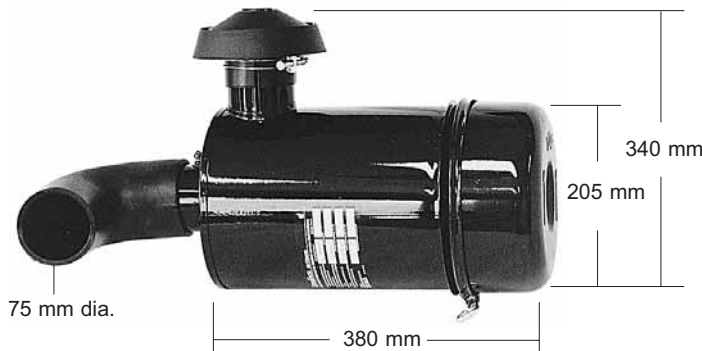

ROOFTOP FRESH AIR FILTERS

FI-70500

RED DOT R9727

COMPLETE WITH ALL FITTINGS TO MOUNT DIRECTLY TO REAR OF UNIT.

FI-70537

RED DOT R9737

COMPLETE WITH ALL FITTINGS TO MOUNT DIRECTLY TO UNIT.

FILTERS

PANEL FILTER ELEMENT
AMC PRESSURIZER - **FI-63500**

PANEL FILTER ELEMENT
RED DOT R8545 - **FI-69545**

Replacement Filter Elements and Spare Parts

FI-69727
FILTER ELEMENT FOR OPTIONAL FRESH AIR FILTER ON RED DOT R9727

PANEL FILTER ELEMENT
RED DOT R9737 - **FI-69737**

PANEL FILTER ELEMENT
RED DOT R8500 - **FI-69738**

PART No.	COMPONENT	MODEL	APPLICATION	TYPE - INFORMATION	OE PART No.
FI-63500	FILTER ELEMENT	AMC	PRESSURIZER	PANEL FILTER	RF-001
FI-69500	FILTER ELEMENT	RED DOT	R8500	SCREEN, PANEL FILTER	DELETED - USE FI-69738
FI-69545	FILTER ELEMENT	RED DOT	R8545	RECIRCULATING	5-6240-0; 78R5340
FI-69727	FILTER ELEMENT	RED DOT	R9727	STANDARD FILTER	
FI-69729	FILTER ELEMENT	RED DOT	R9727	CHEMICAL FILTER	
FI-69737	FILTER ELEMENT	RED DOT	R9737	ELEMENT, PANEL FILTER	3-6407-0
FI-69738	FILTER ELEMENT	RED DOT	R8500	SCREEN, PANEL FILTER	3-6046-0; 78R5330
FI-75040	BAND, FILTER	FI-70500	FILTER ASSY		
FI-75100	CAP	FI-70500	FILTER ASSY		
FI-75145	CLAMP	FI-70500	FILTER ASSY	2 PIECES REQUIRED	
FI-75220	ELBOW	FI-70500	FILTER ASSY		
FI-75400	REDUCING HOSE	FI-70500	PRESSURIZER	ADAPTS FI-70500 TO EVP-98712 PRESSURIZER	