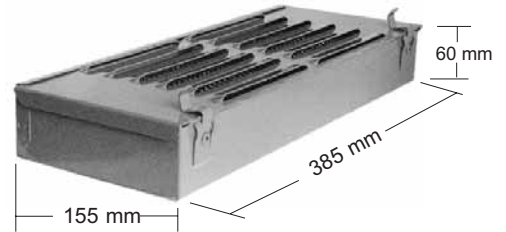

ROOFTOP FRESH AIR FILTERS

FI-70500

RED DOT R9727

COMPLETE WITH ALL FITTINGS TO MOUNT DIRECTLY TO REAR OF UNIT.

FI-70537

RED DOT R9737

COMPLETE WITH ALL FITTINGS TO MOUNT DIRECTLY TO UNIT.

FILTERS

PANEL FILTER ELEMENT
AMC PRESSURIZER - **FI-63500**

PANEL FILTER ELEMENT
RED DOT R8545 - **FI-69545**

Replacement Filter Elements and Spare Parts

FI-69727
FILTER ELEMENT FOR OPTIONAL FRESH AIR FILTER ON RED DOT R9727